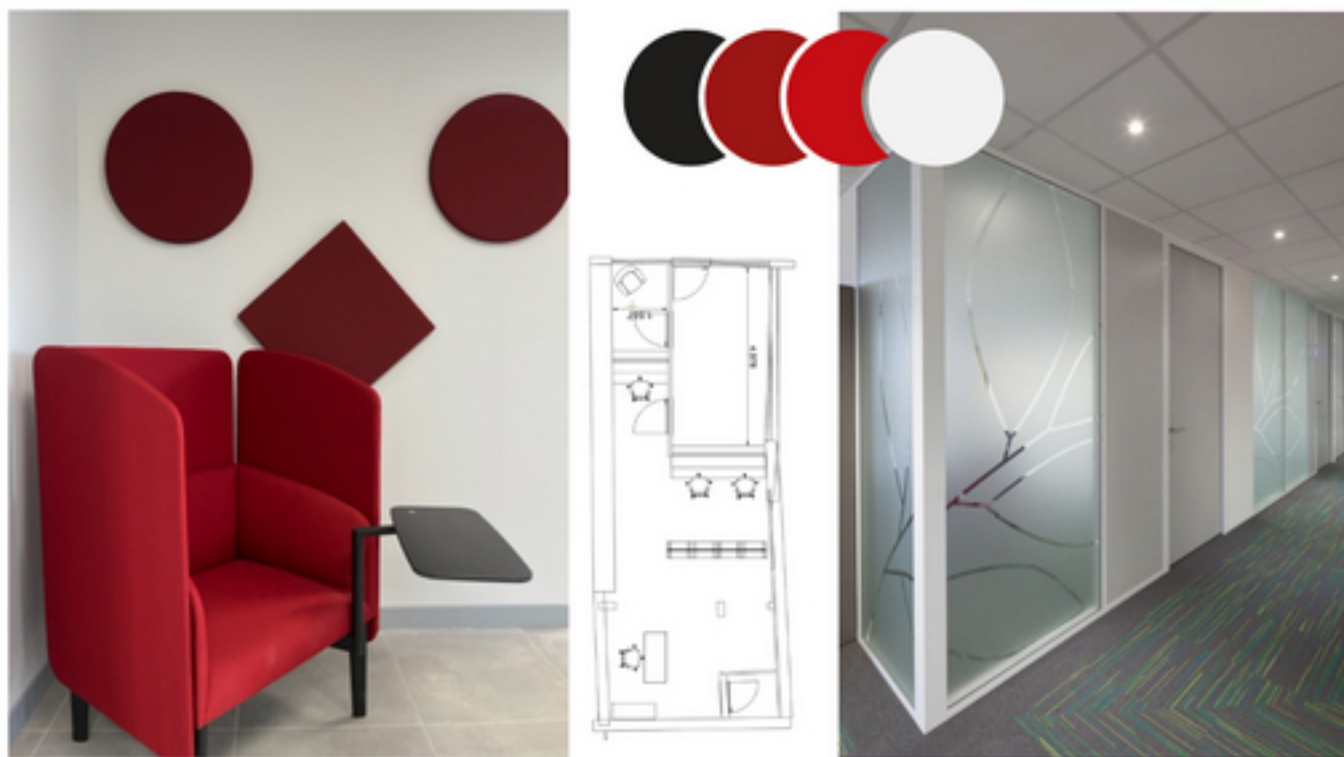

The logo for BEST CONCEPT features a stylized network icon on the left, consisting of a central node connected to three other nodes. To the right of the icon, the words "BEST" and "CONCEPT" are stacked vertically in a clean, sans-serif font.

Le Groupe Best Concept est une entreprise spécialisée dans l'accompagnement de vos projets d'aménagement.

- Étude personnalisée de vos projets (2D / 3D)
- Travaux de second œuvre (sol, cloisons, peintures etc.)
- Mobilier sur-mesure (bureau, siège, etc.)
- Fournisseurs de fournitures de bureau
- Service clé en main

Nous serons ravis de vous accueillir dans notre showroom à Nîmes, où nous prendrons plaisir à vous présenter les services selon vos besoins.

**Contact : contact@groupe-bestpaper.com
09 80 48 13 92**